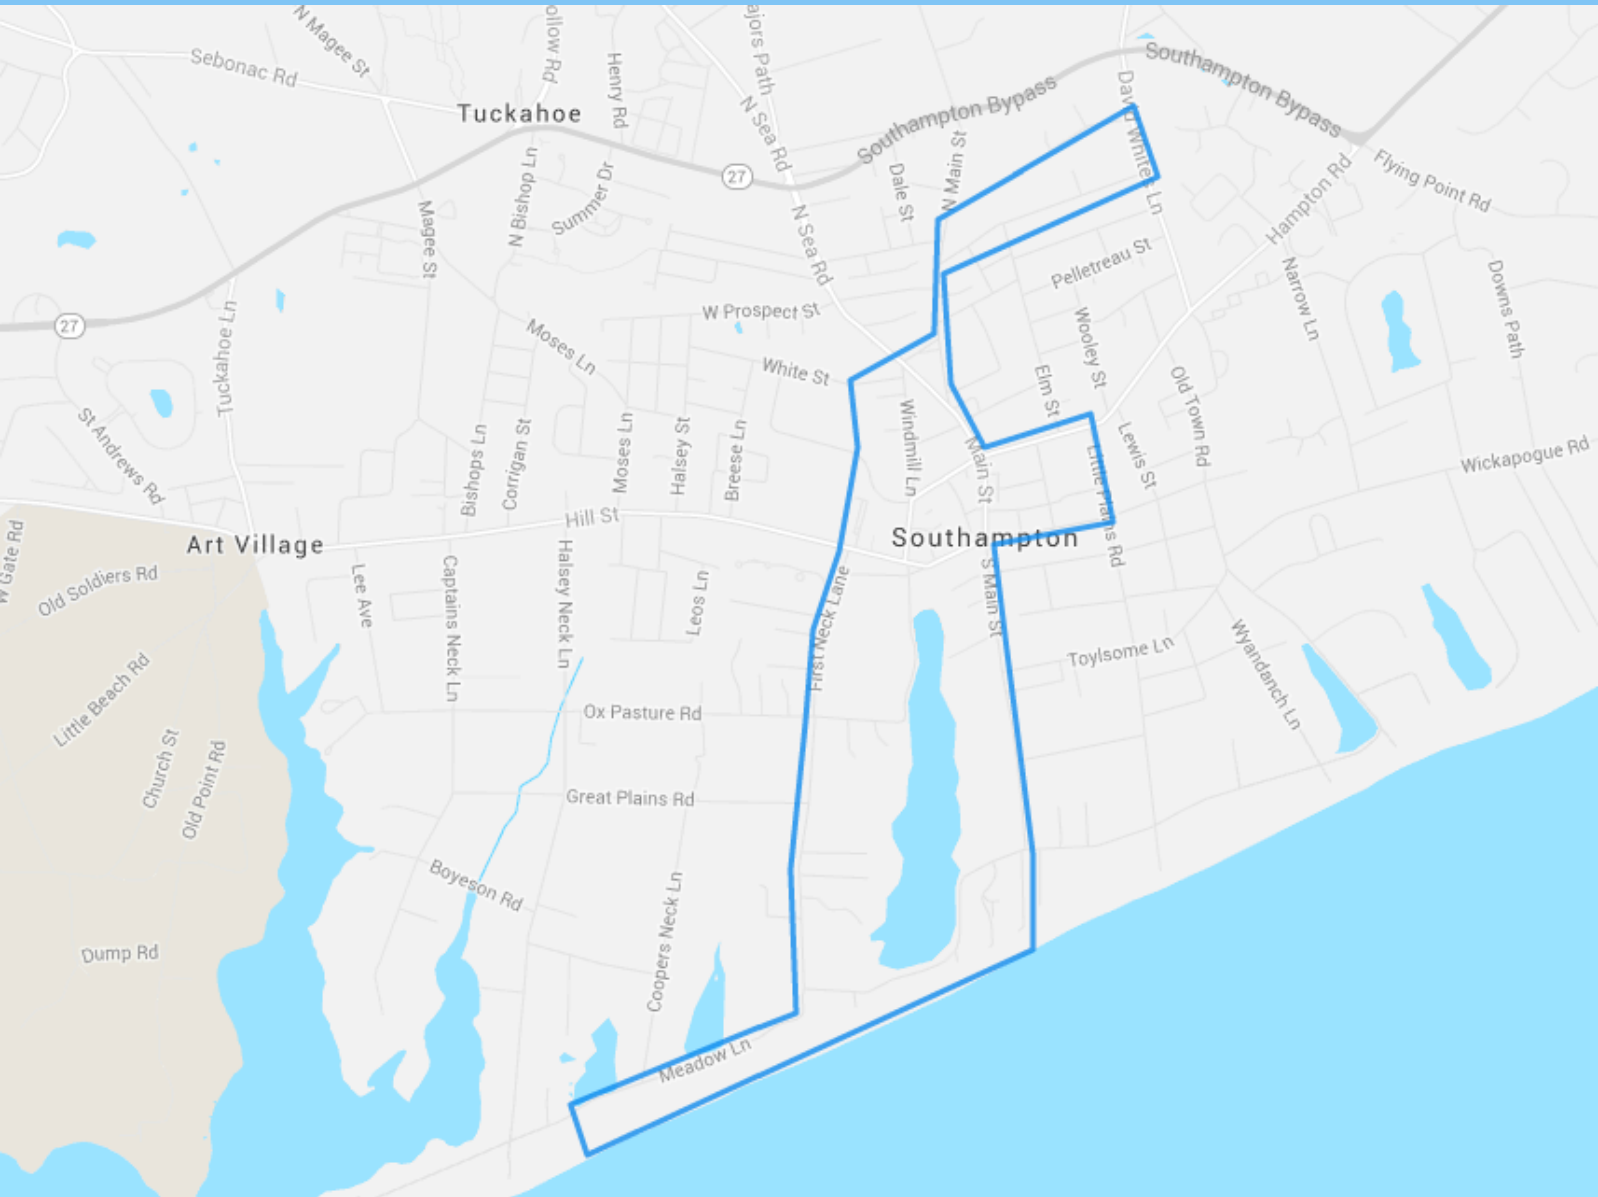

Southampton

Hop on or wave us down at:

- The Train Station
- Main Street
- Jobs Lane
- Cooper's Beach
- Agawam Park

Operating Hours:

- Memorial Day through Labor Day (Monday-Friday, 9:00 am to 6:00 pm)
- Labor Day through Columbus Day (Weekends only, 9:00 am to 6:00 pm)