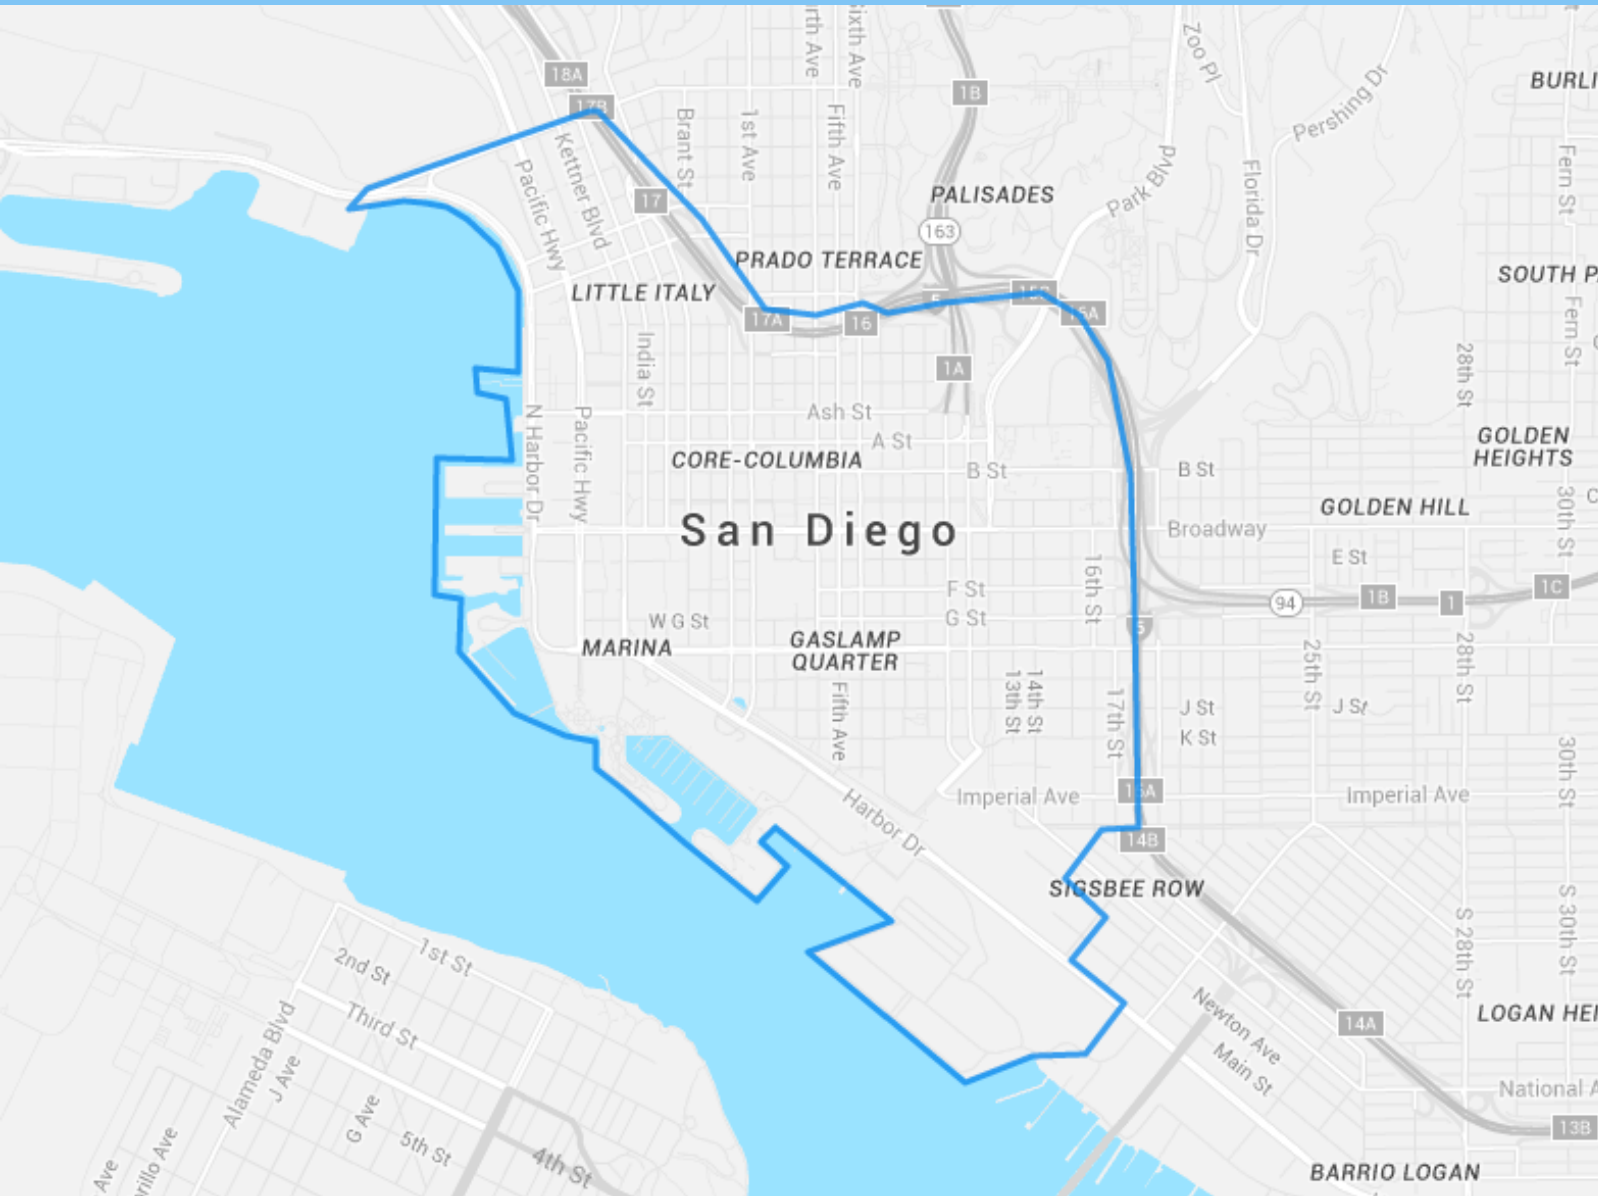

San Diego

Hop on or wave us down
anywhere along our route.

Operating Hours:

Catch a ride any day of the week from
12:00 pm to 9:00 pm (be sure to check
the app for real-time availability).