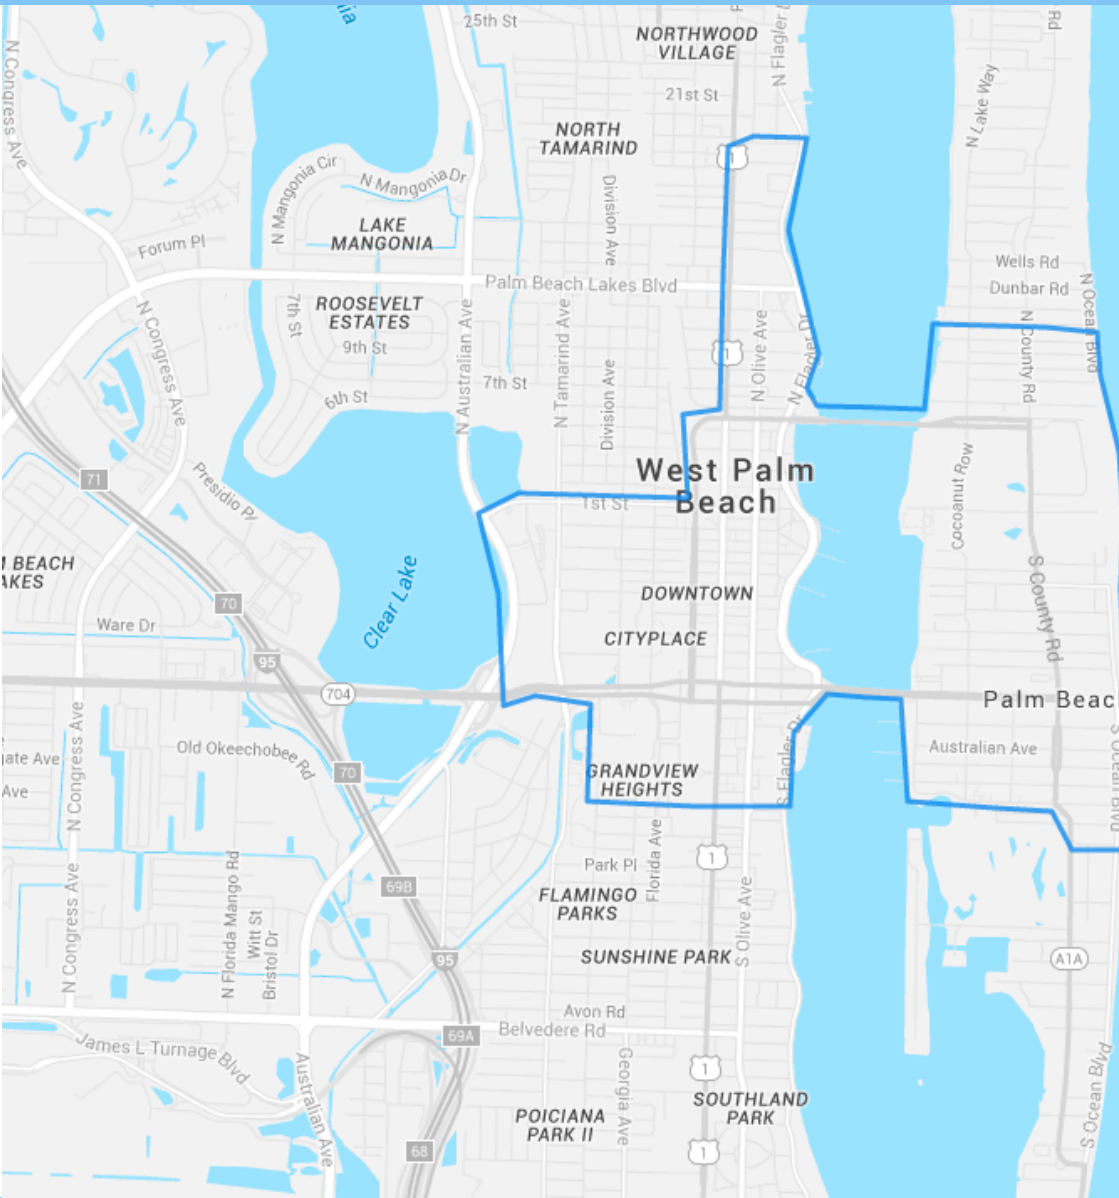

Palm Beach

Hop on or wave us down
anywhere along our route.

Operating Hours:

Catch a ride any day of the week from
11:30 am to at least 8:00 pm (later on
weekends, be sure to check the app for
real-time availability).