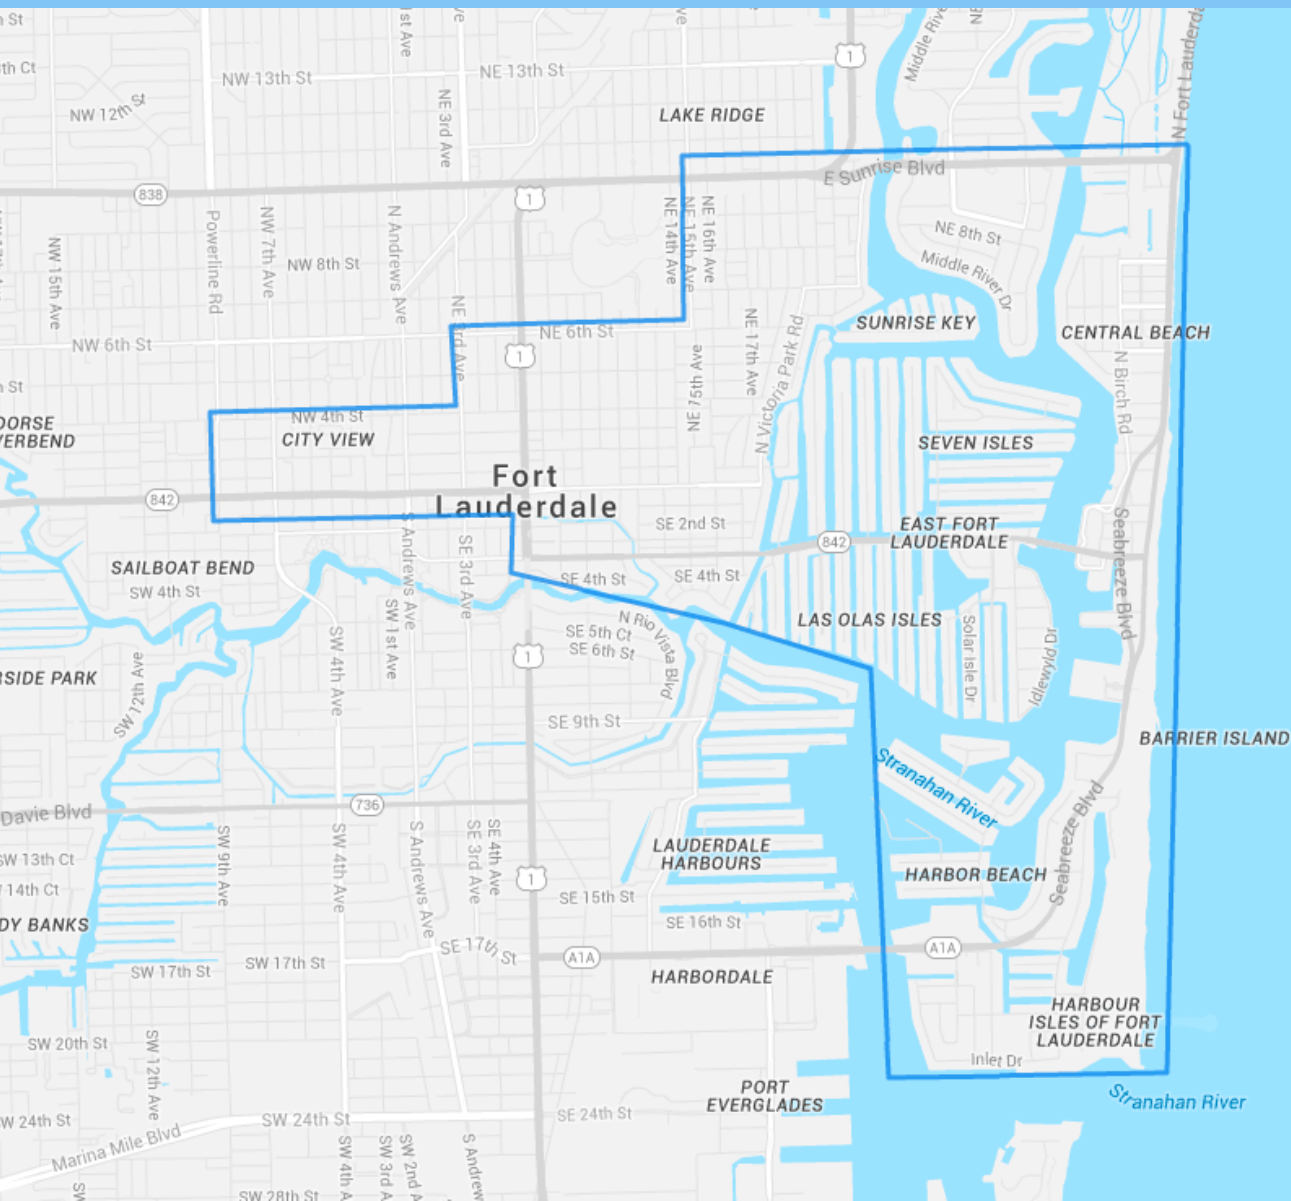

# Fort Lauderdale

## Hop on or wave us down at:

- Las Olas Blvd
- Ft. Lauderdale Beach (A1A)
- Beach Place
- Galleria Mall
- Many of the downtown hotels including the Hilton, W, The Atlantic, Westin, Marriott Harbor Beach, B Ocean, Ritz Carlton, Courtyard by Marriott and more.
- Downtown Ft. Lauderdale
- Victoria Park

## Operating Hours:

Catch a ride any day of the week from 11:30 am to 10:00 pm (be sure to check the app for real-time availability).