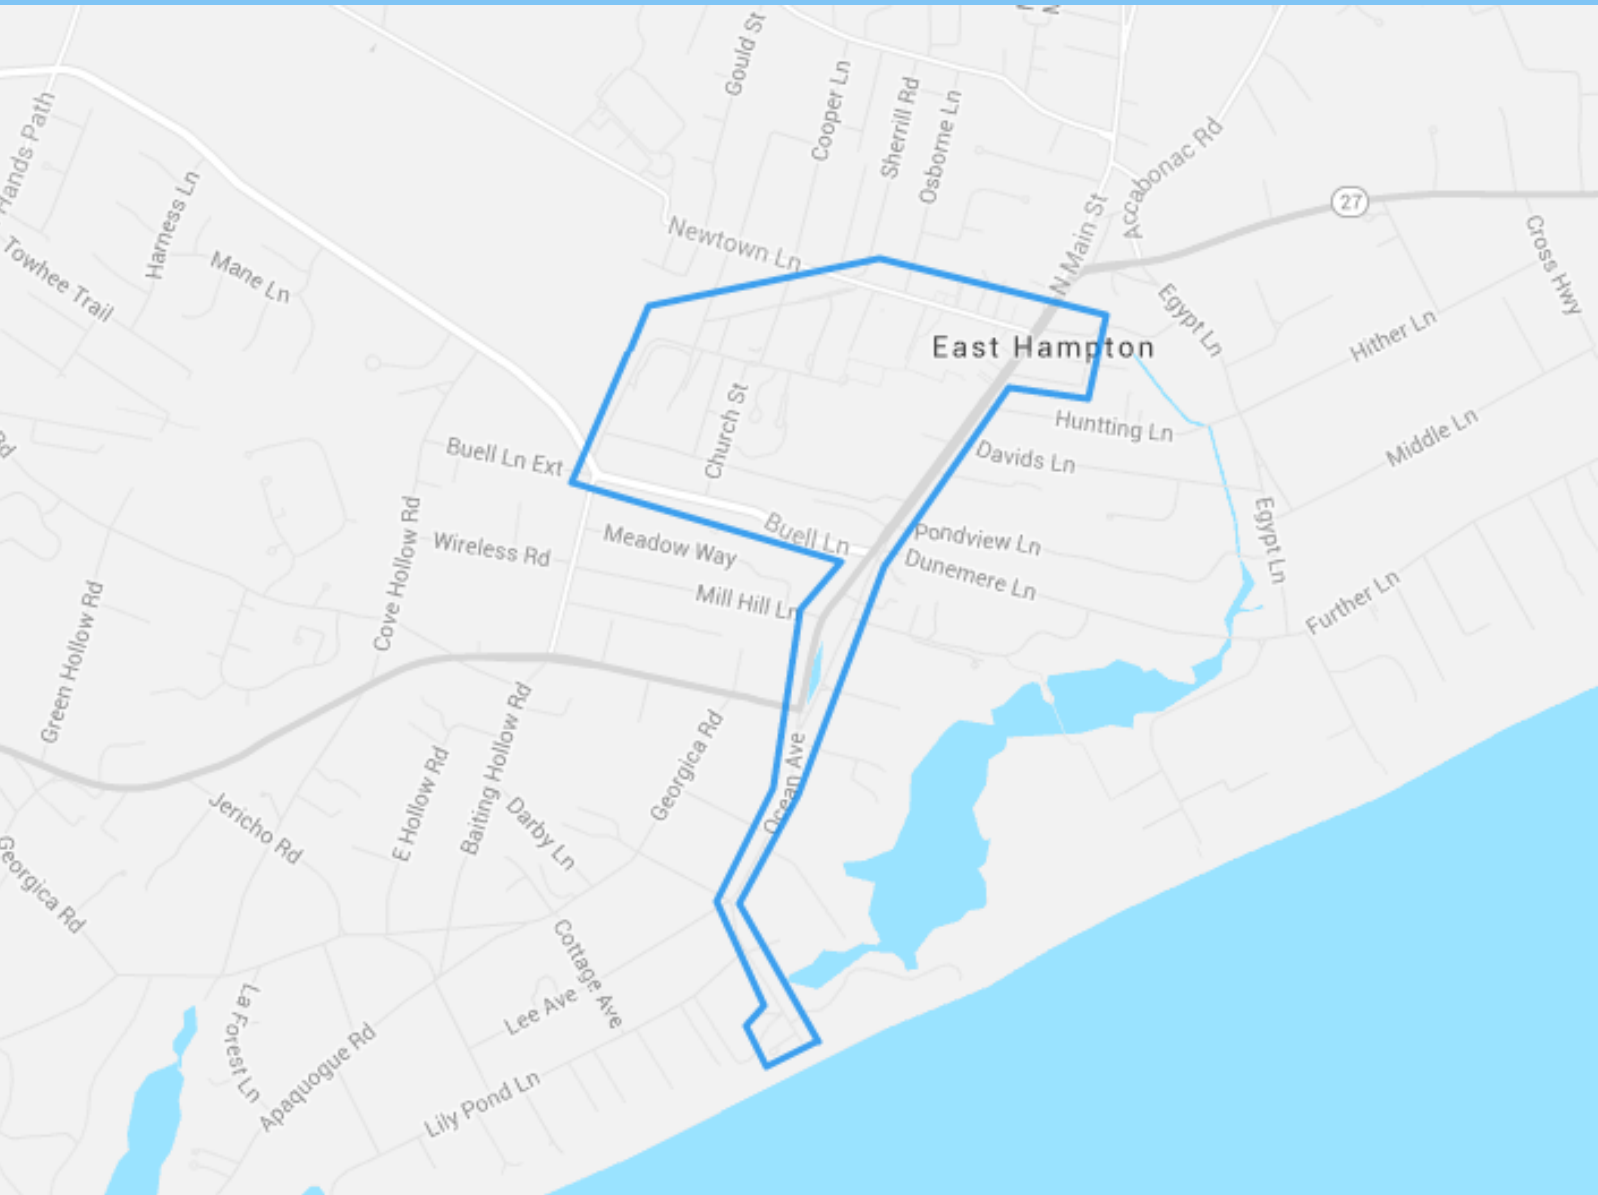

East Hampton

Hop on or wave us down at:

- Khanh Sports
- Park Place Wines and Liquors
- Long Term Lot (next to the YMCA)
- Lisa's Lovely Organics
- Main Beach

Operating Hours:

- Memorial Day through Labor Day (Monday-Friday, 9:00 am to 6:00 pm)
- Labor Day through Columbus Day (Weekends only, 9:00 am to 6:00 pm)